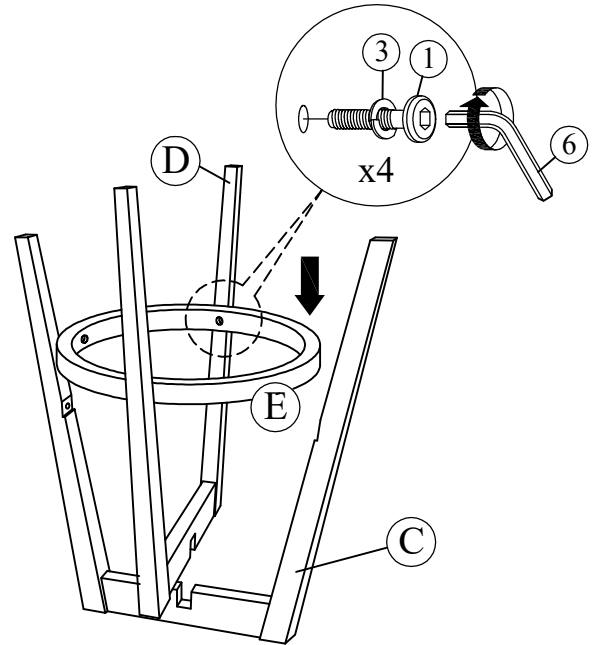

ASSEMBLY INSTRUCTIONS

ITEM NO : 30519 / 30520 24"H Counter Height Swivel Barstool

Read instructions carefully . Remove all wrapping material , staples and packing straps from the carton . See Furniture Parts List and Hardware List for guidance . Be sure you have all parts before you start assembling . Place all wooden furniture parts on a clean flat soft surface , such as carpet or rug to prevent from being scratched .

NO	PART LIST	QTY
A	Backrest	1 pc
B	Seat Base Ring	1 pc
C	Upper Leg	1 pc
D	Lower Leg	1 pc
E	Bottom Ring	1 pc
F	Cushion Seat	1 pc

NO	HARDWARE LIST	QTY
1	JCBC Bolt M6 x 45mm	10 pcs
2	JCBC Bolt M6 x 30mm	4 pcs
3	Spring Washer M6	14 pcs
4	Flat Washer M6 x 19mm	10 pcs
5	CB Screw M4 x 32mm	4 pcs
6	M4 x 65mm Allen Key	1 pc

Step 1

Step 2

Step 3

Step 4