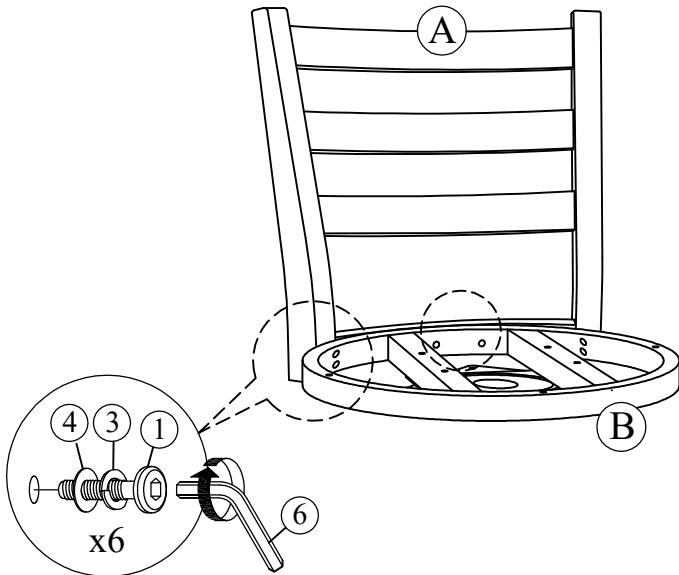

ASSEMBLY INSTRUCTIONS

ITEM NO : 30519 / 30520 24"H Counter Height Swivel Barstool

Read instructions carefully . Remove all wrapping material , staples and packing straps from the carton . See Furniture Parts List and Hardware List for guidance . Be sure you have all parts before you start assembling . Place all wooden furniture parts on a clean flat soft surface , such as carpet or rug to prevent from being scratched .

NO	PART LIST	QTY
A	Backrest	1 pc
B	Seat Base Ring	1 pc
C	Upper Leg	1 pc
D	Lower Leg	1 pc
E	Bottom Ring	1 pc
F	Cushion Seat	1 pc

NO	HARDWARE LIST	QTY
1	JCBC Bolt M6 x 45mm	10 pcs
2	JCBC Bolt M6 x 30mm	4 pcs
3	Spring Washer M6	14 pcs
4	Flat Washer M6 x 19mm	10 pcs
5	CB Screw M4 x 32mm	4 pcs
6	M4 x 65mm Allen Key	1 pc

Step 1

Step 2

Step 3

Step 4