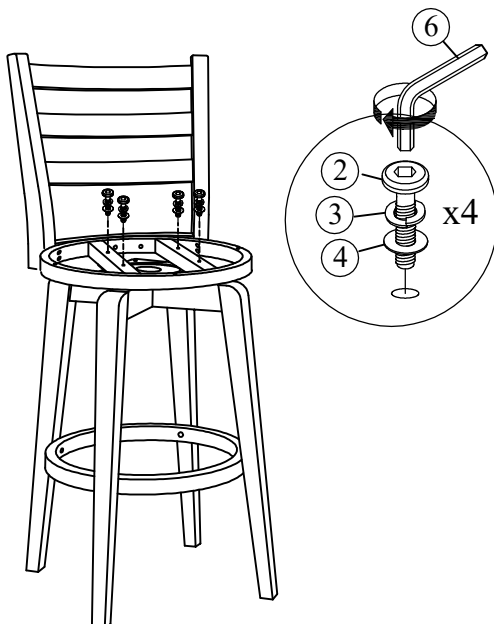

ASSEMBLY INSTRUCTIONS

ITEM NO : 30519 / 30520 24"H Counter Height Swivel Barstool

Read instructions carefully . Remove all wrapping material , staples and packing straps from the carton . See Furniture Parts List and Hardware List for guidance . Be sure you have all parts before you start assembling . Place all wooden furniture parts on a clean flat soft surface , such as carpet or rug to prevent from being scratched .

NO	PART LIST	QTY
A	Backrest	1 pc
B	Seat Base Ring	1 pc
C	Upper Leg	1 pc
D	Lower Leg	1 pc
E	Bottom Ring	1 pc
F	Cushion Seat	1 pc

NO	HARDWARE LIST	QTY
1	JCBC Bolt M6 x 45mm	10 pcs
2	JCBC Bolt M6 x 30mm	4 pcs
3	Spring Washer M6	14 pcs
4	Flat Washer M6 x 19mm	10 pcs
5	CB Screw M4 x 32mm	4 pcs
6	M4 x 65mm Allen Key	1 pc

Step 1

Step 2

Step 3

Step 4