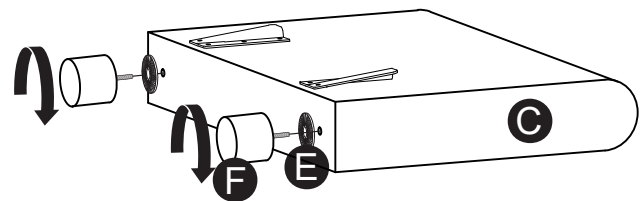

Assembly Instructions

There are three function combination options, you can choose any of them to assemble:

- * Sectional sofa with three cartons by consist of one Chaise carton, one Loveseat carton and one Arms with two pillows carton.
- * Chaise with two cartons by consist of one Chaise carton and one Arms with two pillows carton.
- * Loveseat with two cartons by consist of one Loveseat carton and one Arms with two pillows carton.

CAUTION:
DO NOT use any sharp objects to open plastic wrapped components as damage to product or components may result.

Package Contents

Chaise					
	1 * Chaise	4 * Washer Leg	4 * Chaise Leg		
Loveseat					
	1 * Loveseat	4 * Washer Leg	4 * Loveseat Leg		
Arm & Pillow					
	1 * Left Arm	1 * Right Arm	4 * Washer Leg	4 * Arm Leg	2 * Pillow

Step 1:

E x 12

F x 4

G x 8

ATTENTION!!

Bolts may loosen during normal everyday use. They should be periodically inspected and re-tightened to prevent damage or injury. Always check to ensure that all hardware is kept tightened.