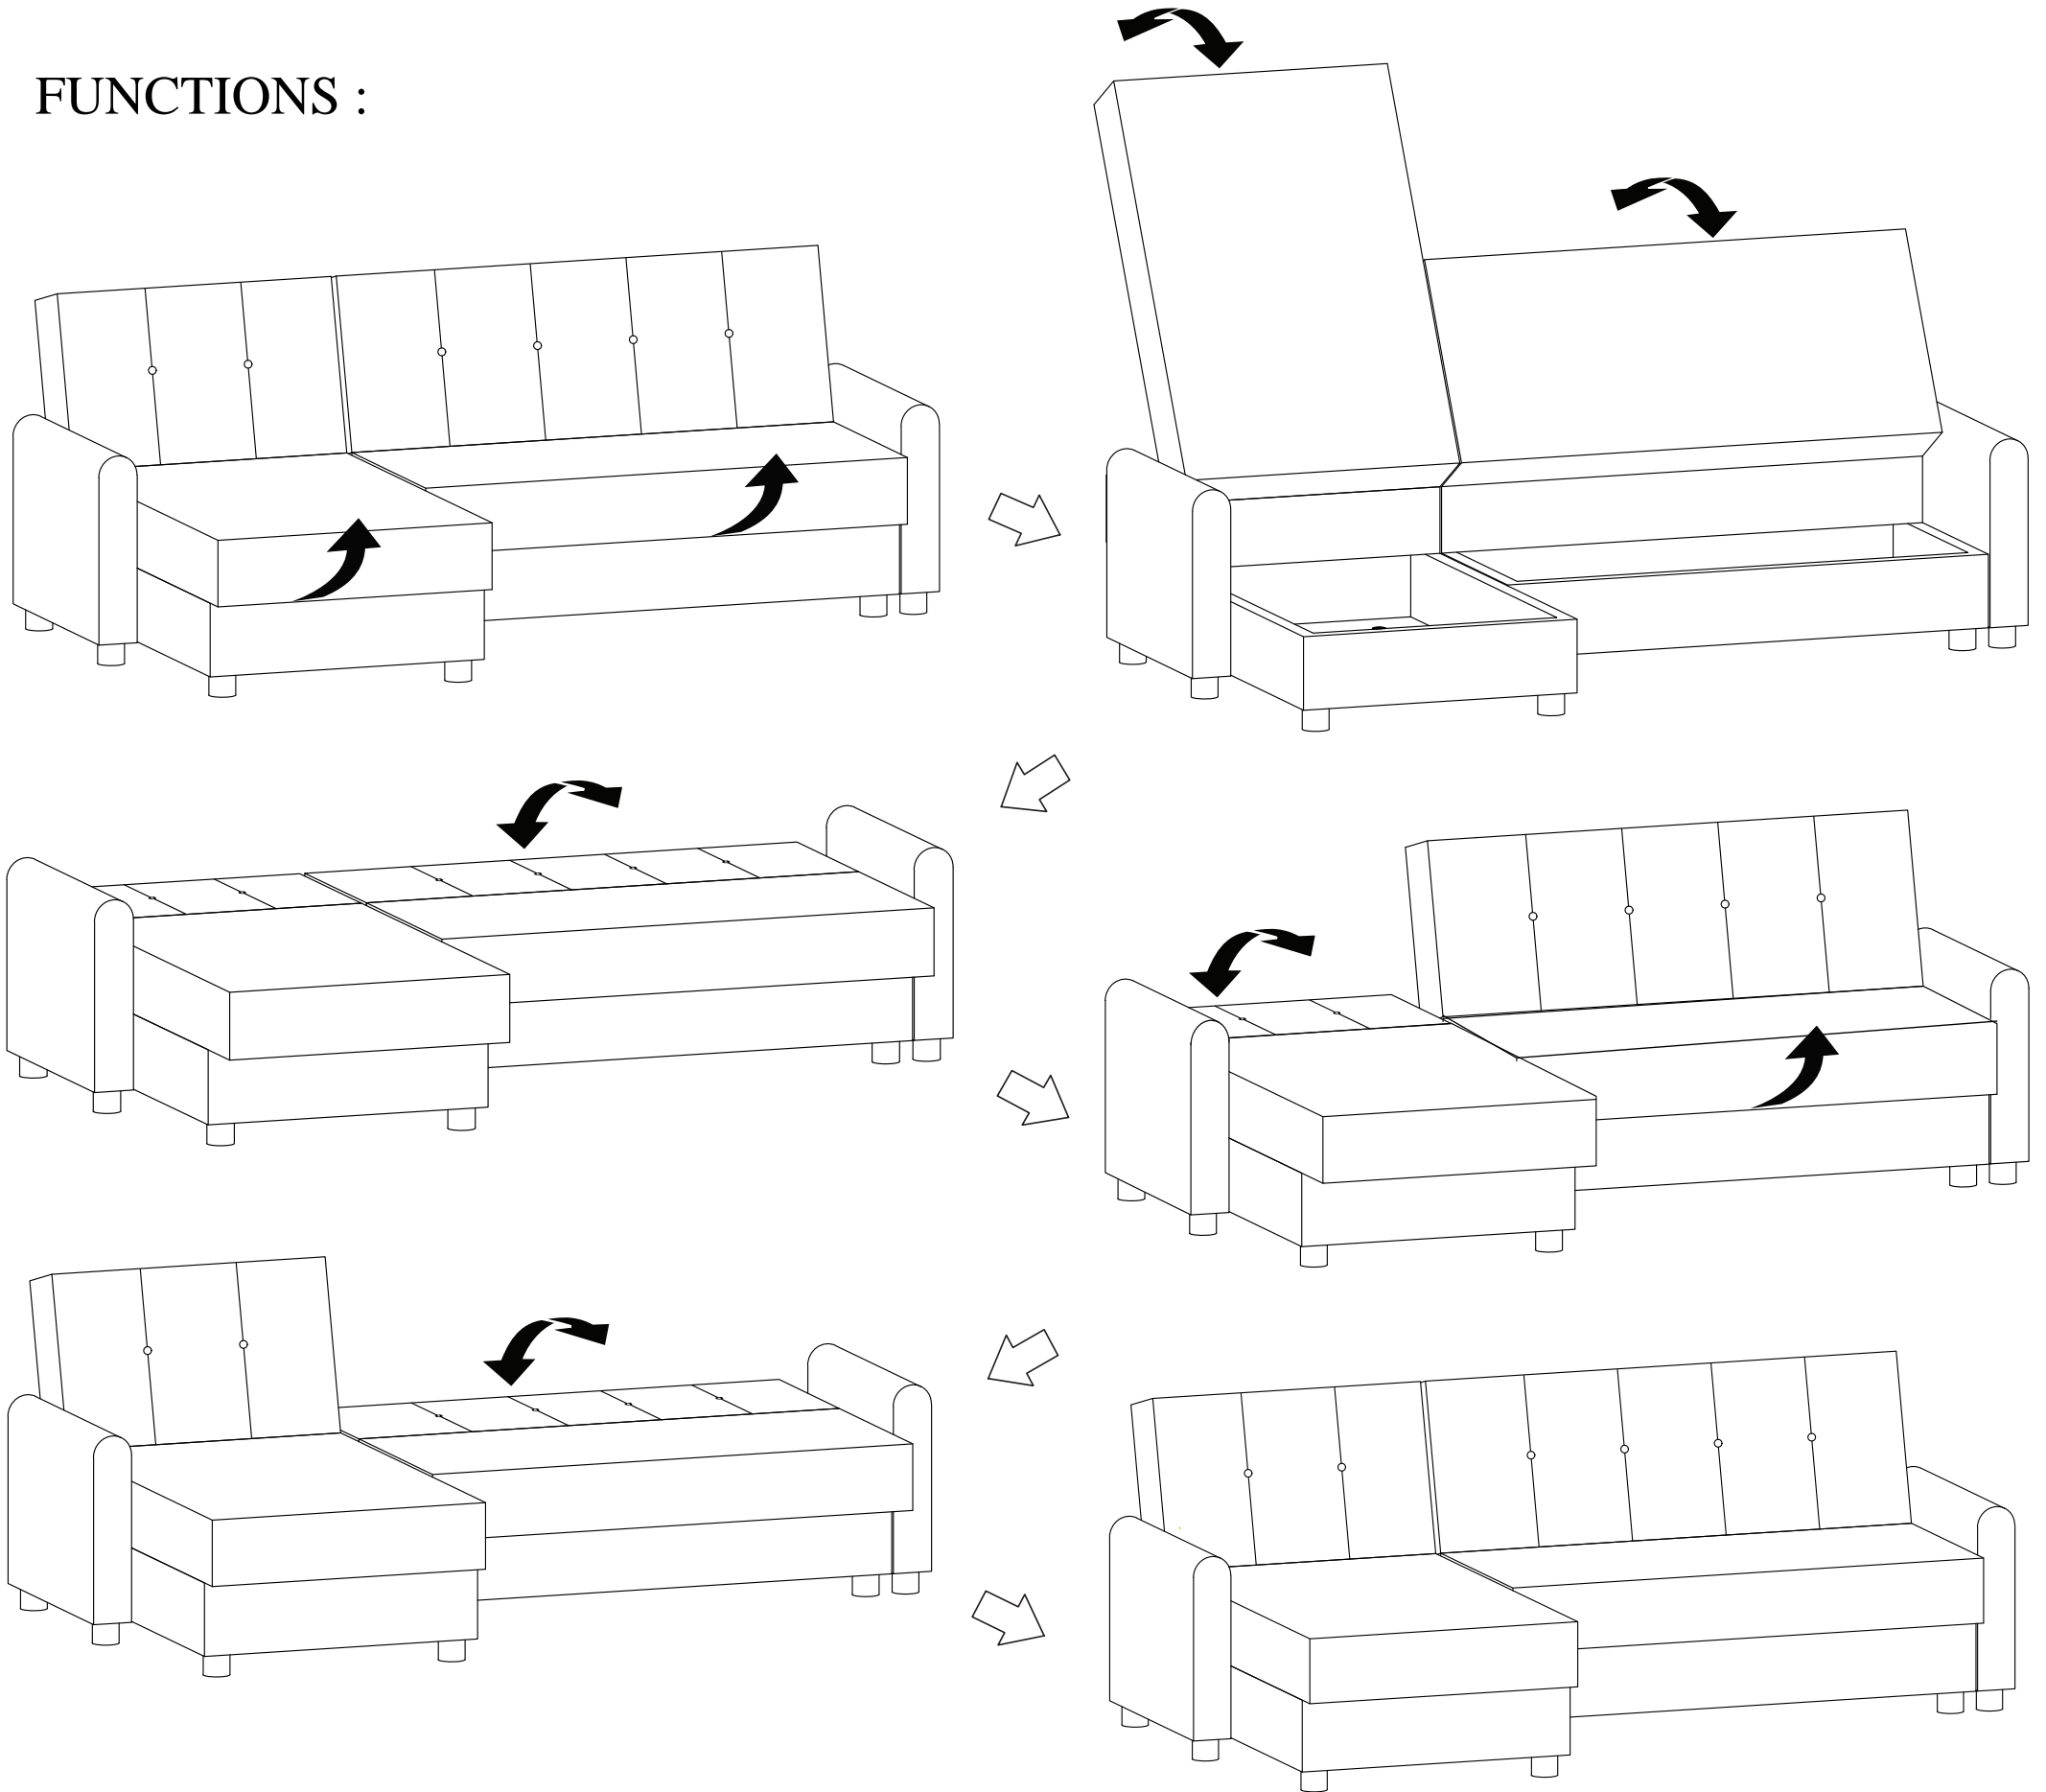

FUNCTIONS :

Warnings

1. Please check if the components of the sofa are all included and can be used normally.
2. Assemble all components according to the instruction correctly.
3. If the sofa is damaged or doesn't match the website description, please send clear pictures of the product and label of the carton to our service team for further help.

If the sofa still doesn't assembly, please feed the information back to our customer service in time and we'll help you solve the matter as soon as possible.