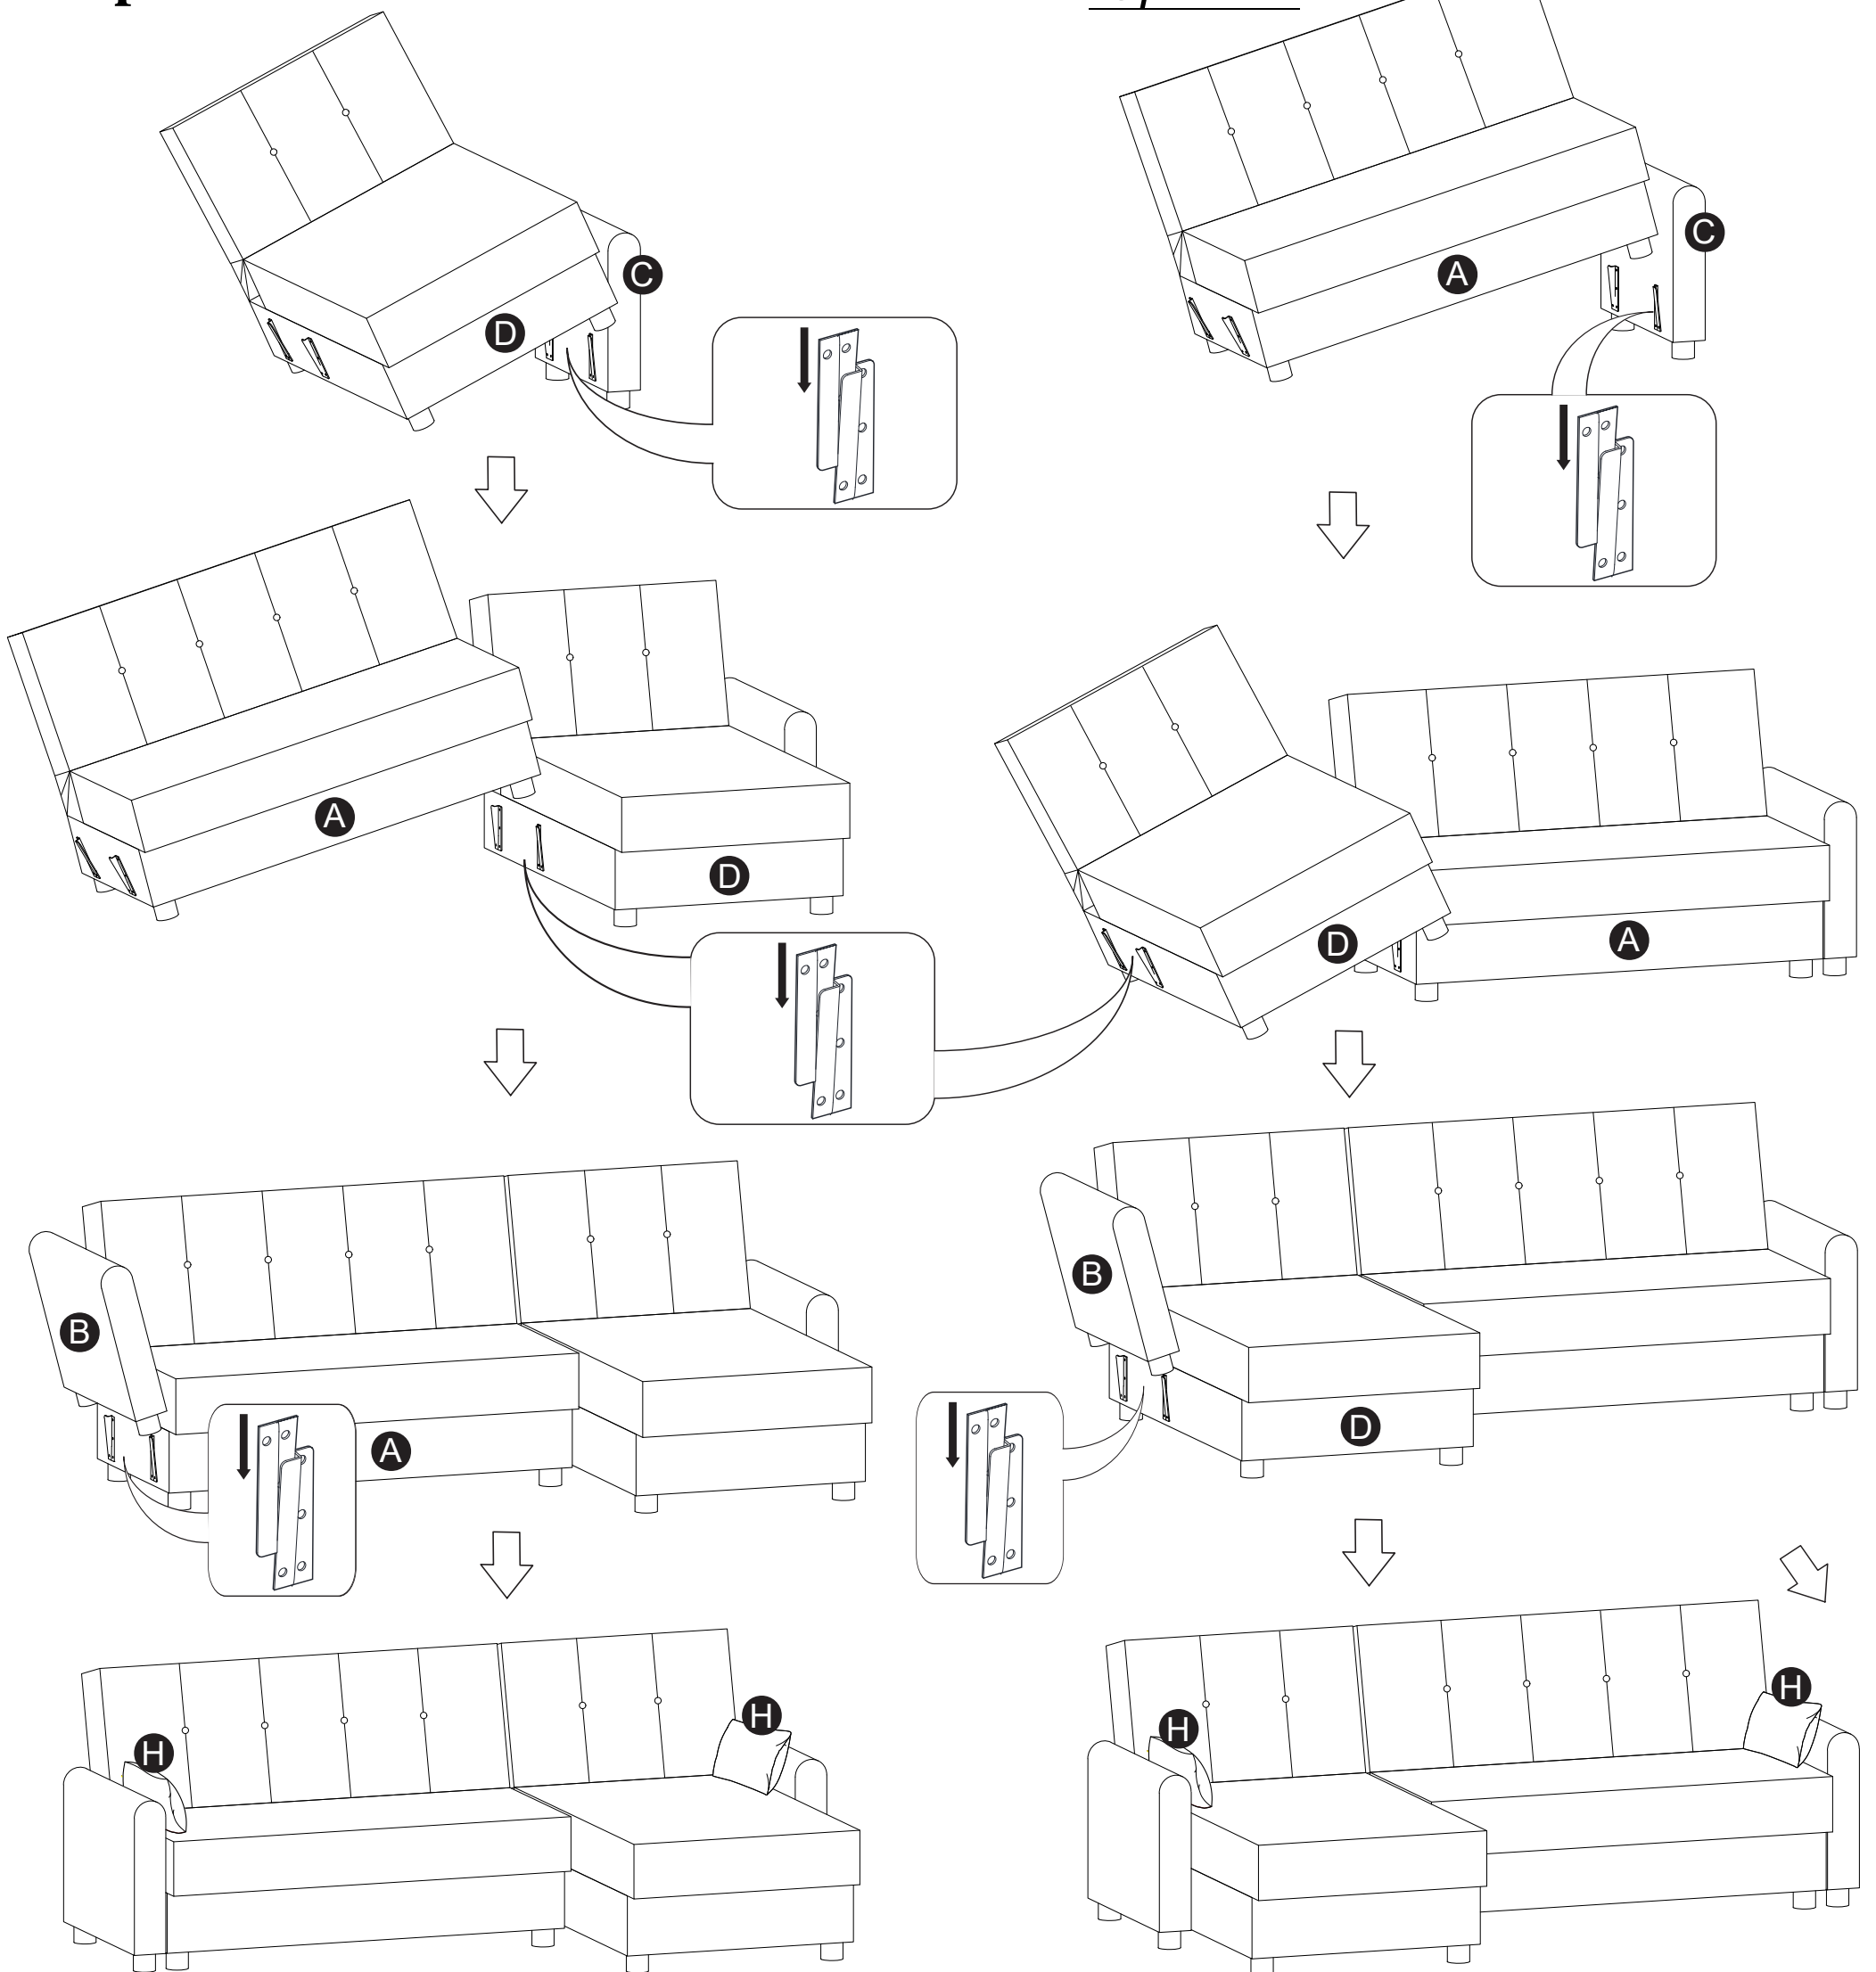

Assembly Instructions

There are three function combination options, you can choose any of them to assemble:

- * Sectional sofa with three cartons by consist of one Chaise carton, one Loveseat carton and one Arms with two pillows carton.
- * Chaise with two cartons by consist of one Chaise carton and one Arms with two pillows carton.
- * Loveseat with two cartons by consist of one Loveseat carton and one Arms with two pillows carton.

Chaise Assembly

Step 2:

FUNCTIONS :

Loveseat Assembly

Step 3:

FUNCTIONS :

Sectional Assembly

Step 4:

Option 1

Option 2

Sectional can be assembled with right side facing chaise or a left facing chaise, choose as your preference

ATTENTION!!

Bolts may loosen during normal everyday use. They should be periodically inspected and re-tightened to prevent damage or injury. Always check to ensure that all hardware is kept tightened.