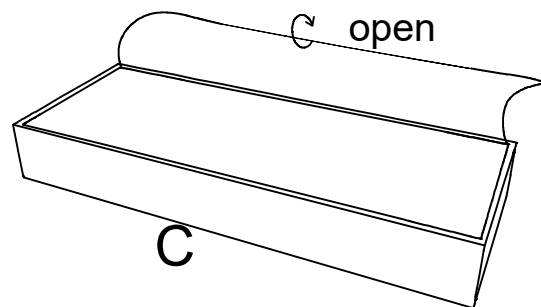

ASSEMBLY INSTRUCTIONS

ASSEMBLY TIPS:

1. Remove hardware from box and sort by size.
2. Please check to see that all hardware and parts are present prior to start of assembly.
3. Please follow attached instructions in the same sequence as numbered to assure fast & easy assembly.

WARNING!

1. Don't attempt to repair or modify parts that are broken or defective. Please contact the store immediately.
2. This product is for home use only and not intended for commercial establishments.

PARTS IDENTIFICATION

BOX 83120-C							
A	CHAISE BACK		1PC	D	BACK CUSHION		1PC
B	LEFT ARM		1PC	E	LEG		5PCS
C	CHAISE SEAT		1PC				
BOX 83120-L							
F	LOVESEAT BACK		2PCS	I	BACK CUSHION		2PC
G	RIGHT ARM		1PC	J	LEG		4PCS
H	LOVE SEAT		1PC				

BOX 83120-C

open

C

Open up Velcro of Non-Woven Fabric cover on the bottom of the frame to remove
Please allow at least 24 hours for the cushions to recover to its natural state after removing from the package.

x1

x1

x1

x5