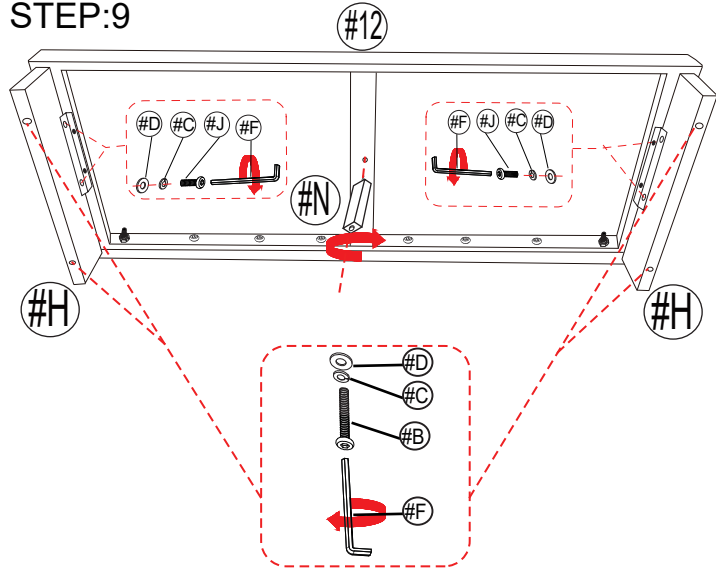

## HARDWARE/LEG

<p>#A 6 pcs</p>  <p>WHOLE TOOTH SCREW 90mm L</p>	<p>#B 12 pcs</p>  <p>BOLT 5/16*100mm L</p>	<p>#C 38 pcs</p>  <p>SPRING WASHER</p>	<p>#D 38 pcs</p>  <p>FLAT WASHER 16mm</p>	<p>#E 6 pcs</p>  <p>NUT</p>	<p>#F 3 pcs</p>  <p>ALLEN KEY 4*120mm</p>	<p>#G 2 pcs</p>  <p>WRENCH</p>
<p>#H 6 pcs</p>  <p>LEG</p>	<p>#J 12 pcs</p>  <p>BOLT 5/16*38mm L</p>	<p>#K 8 pcs</p>  <p>BOLT 5/16*57mm L</p>	<p>#N 1 pc</p>  <p>SUPPORT LEG 40*40*140mm</p>			

# ASSEMBLY INSTRUCTIONS

STEP:1

STEP:2

STEP:4

STEP:3 Arm face left.

STEP:3 Arm face right.

STEP:4 Arm face left.

STEP:4 Arm face right.

# ASSEMBLY INSTRUCTIONS

STEP:5  
Arm face left.

Pull off the Velcro cover on the seat frame

STEP:5  
Arm face right.

Pull off the Velcro cover on the seat frame

STEP:6 Arm face left.

STEP:6 Arm face right.

STEP:7

# ASSEMBLY INSTRUCTIONS

STEP:9

STEP:10

STEP:11 Storage box face left.

STEP:11 Storage box face right.

STEP:12

STEP:13