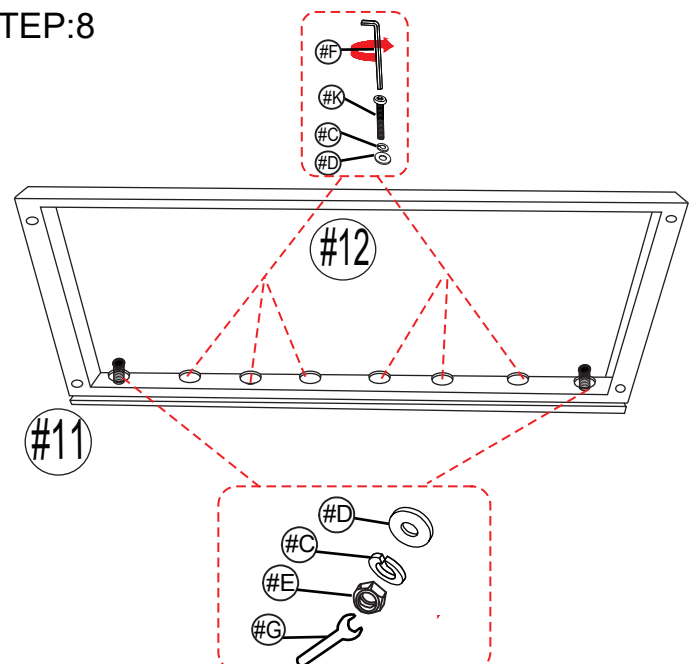

ASSEMBLY INSTRUCTIONS

STEP:5
Arm face left.

Pull off the Velcro cover on the seat frame

STEP:5
Arm face right.

Pull off the Velcro cover on the seat frame

STEP:6 Arm face left.

STEP:6 Arm face right.

STEP:7

STEP:8