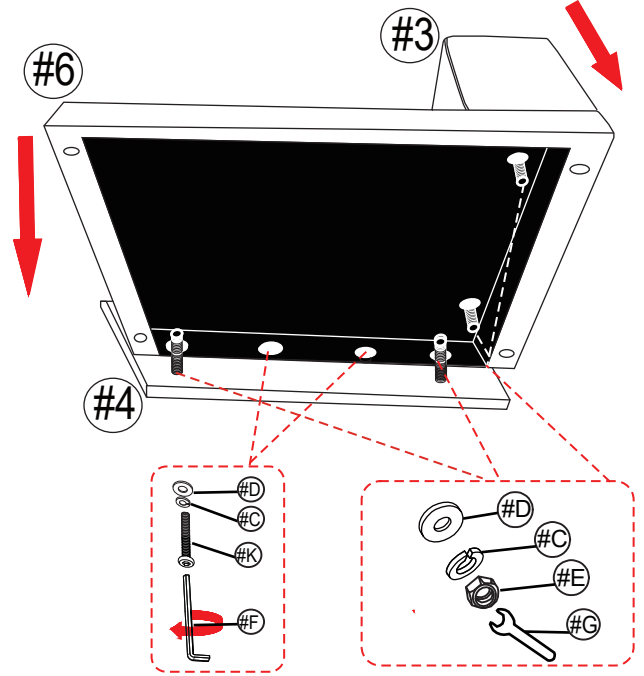

## HARDWARE/LEG

<p>#A 6 pcs</p>  <p>WHOLE TOOTH SCREW 90mm L</p>	<p>#B 12 pcs</p>  <p>BOLT 5/16*100mm L</p>	<p>#C 38 pcs</p>  <p>SPRING WASHER</p>	<p>#D 38 pcs</p>  <p>FLAT WASHER 16mm</p>	<p>#E 6 pcs</p>  <p>NUT</p>	<p>#F 3 pcs</p>  <p>ALLEN KEY 4*120mm</p>	<p>#G 2 pcs</p>  <p>WRENCH</p>
<p>#H 6 pcs</p>  <p>LEG</p>	<p>#J 12 pcs</p>  <p>BOLT 5/16*38mm L</p>	<p>#K 8 pcs</p>  <p>BOLT 5/16*57mm L</p>	<p>#N 1 pc</p>  <p>SUPPORT LEG 40*40*140mm</p>			

# ASSEMBLY INSTRUCTIONS

STEP:1

STEP:2

STEP:4

STEP:3 Arm face left.

STEP:3 Arm face right.

STEP:4 Arm face left.

STEP:4 Arm face right.

# ASSEMBLY INSTRUCTIONS

STEP:5  
Arm face left.

Pull off the Velcro cover on the seat frame

STEP:5  
Arm face right.

Pull off the Velcro cover on the seat frame

STEP:6 Arm face left.

STEP:6 Arm face right.

STEP:7