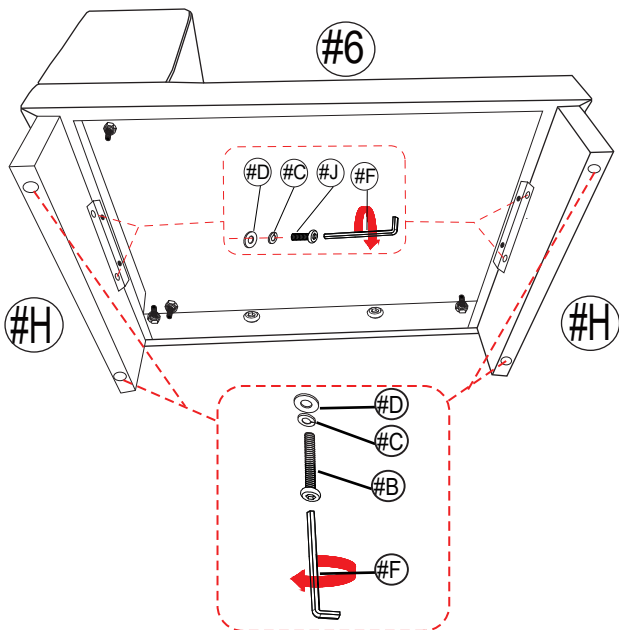

## HARDWARE/LEG

<p>#A 6 pcs</p>  <p>WHOLE TOOTH SCREW 90mm L</p>	<p>#B 12 pcs</p>  <p>BOLT 5/16*100mm L</p>	<p>#C 38 pcs</p>  <p>SPRING WASHER</p>	<p>#D 38 pcs</p>  <p>FLAT WASHER 16mm</p>	<p>#E 6 pcs</p>  <p>NUT</p>	<p>#F 3 pcs</p>  <p>ALLEN KEY 4*120mm</p>	<p>#G 2 pcs</p>  <p>WRENCH</p>
<p>#H 6 pcs</p>  <p>LEG</p>	<p>#J 12 pcs</p>  <p>BOLT 5/16*38mm L</p>	<p>#K 8 pcs</p>  <p>BOLT 5/16*57mm L</p>	<p>#N 1 pc</p>  <p>SUPPORT LEG 40*40*140mm</p>			

# ASSEMBLY INSTRUCTIONS

STEP:1

STEP:2

STEP:4

STEP:3 Arm face left.

STEP:3 Arm face right.

STEP:4 Arm face left.

STEP:4 Arm face right.

# ASSEMBLY INSTRUCTIONS

STEP:5  
Arm face left.

Pull off the Velcro cover on the seat frame

STEP:5  
Arm face right.

Pull off the Velcro cover on the seat frame

STEP:6 Arm face left.

STEP:6 Arm face right.

STEP:7