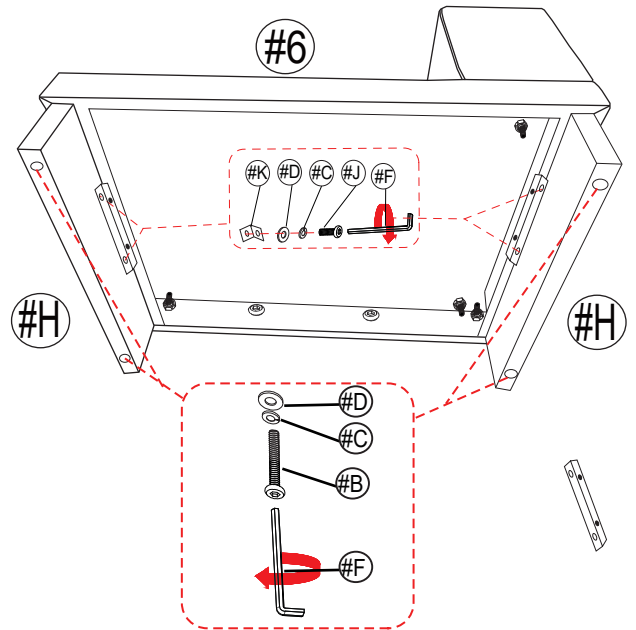

## HARDWARE/LEG

<p>#A 6 pcs</p>  <p>WHOLE TOOTH SCREW 90mm L</p>	<p>#B 12 pcs</p>  <p>BOLT 5/16*100mm L</p>	<p>#C 38 pcs</p>  <p>SPRING WASHER</p>	<p>#D 38 pcs</p>  <p>FLAT WASHER 16mm</p>	<p>#E 6 pcs</p>  <p>NUT</p>	<p>#F 3 pcs</p>  <p>ALLEN KEY 4*120mm</p>	<p>#G 2 pcs</p>  <p>WRENCH</p>
<p>#H 6 pcs</p>  <p>LEG</p>	<p>#J 12 pcs</p>  <p>BOLT 5/16*38mm L</p>	<p>#K 8 pcs</p>  <p>BOLT 5/16*57mm L</p>	<p>#N 1 pc</p>  <p>SUPPORT LEG 40*40*140mm</p>			

# ASSEMBLY INSTRUCTIONS

STEP:1

STEP:2

STEP:4

STEP:3 Arm face left.

STEP:3 Arm face right.

STEP:4 Arm face left.

STEP:4 Arm face right.

# ASSEMBLY INSTRUCTIONS

STEP:5  
Arm face left.

Pull off the Velcro cover on the seat frame

STEP:5  
Arm face right.

Pull off the Velcro cover on the seat frame

STEP:6 Arm face left.

STEP:6 Arm face right.

STEP:7