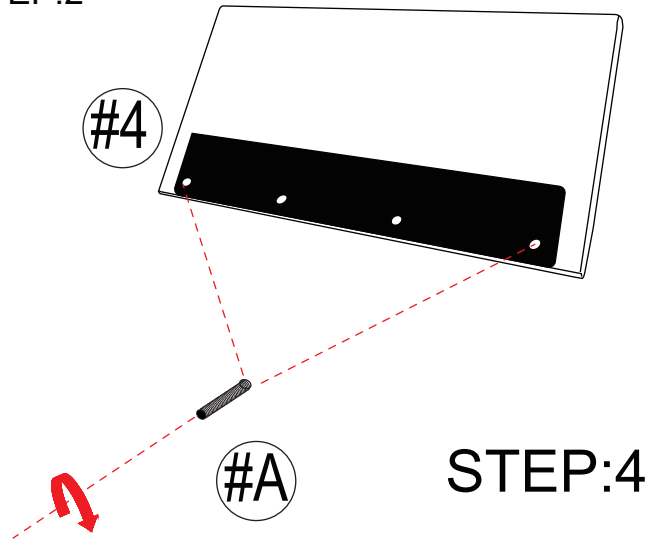

## HARDWARE/LEG

<p>#A 6 pcs</p>  <p>WHOLE TOOTH SCREW 90mm L</p>	<p>#B 12 pcs</p>  <p>BOLT 5/16*100mm L</p>	<p>#C 38 pcs</p>  <p>SPRING WASHER</p>	<p>#D 38 pcs</p>  <p>FLAT WASHER 16mm</p>	<p>#E 6 pcs</p>  <p>NUT</p>	<p>#F 3 pcs</p>  <p>ALLEN KEY 4*120mm</p>	<p>#G 2 pcs</p>  <p>WRENCH</p>
<p>#H 6 pcs</p>  <p>LEG</p>	<p>#J 12 pcs</p>  <p>BOLT 5/16*38mm L</p>	<p>#K 8 pcs</p>  <p>BOLT 5/16*57mm L</p>	<p>#N 1 pc</p>  <p>SUPPORT LEG 40*40*140mm</p>			

# ASSEMBLY INSTRUCTIONS

STEP:1

STEP:2

STEP:4

STEP:3 Arm face left.

STEP:3 Arm face right.

STEP:4 Arm face left.

STEP:4 Arm face right.