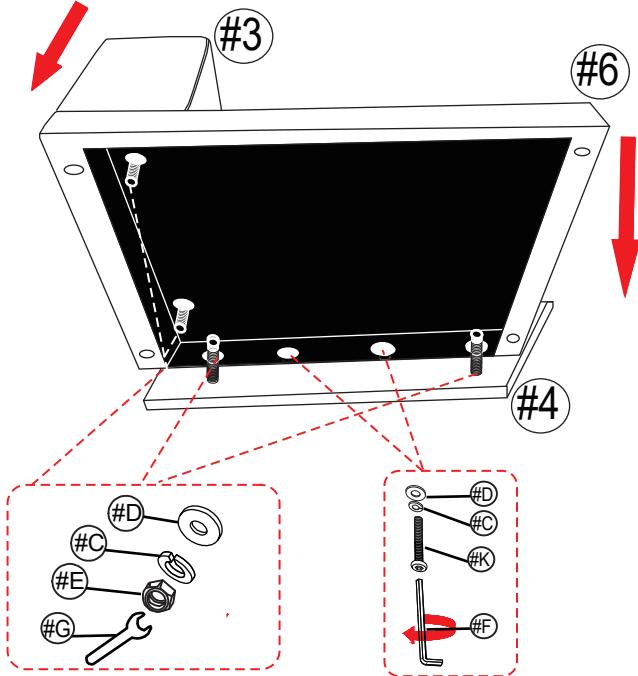

## HARDWARE/LEG

<p>#A 6 pcs</p>  <p>WHOLE TOOTH SCREW 90mm L</p>	<p>#B 12 pcs</p>  <p>BOLT 5/16*100mm L</p>	<p>#C 38 pcs</p>  <p>SPRING WASHER</p>	<p>#D 38 pcs</p>  <p>FLAT WASHER 16mm</p>	<p>#E 6 pcs</p>  <p>NUT</p>	<p>#F 3 pcs</p>  <p>ALLEN KEY 4*120mm</p>	<p>#G 2 pcs</p>  <p>WRENCH</p>
<p>#H 6 pcs</p>  <p>LEG</p>	<p>#J 12 pcs</p>  <p>BOLT 5/16*38mm L</p>	<p>#K 8 pcs</p>  <p>BOLT 5/16*57mm L</p>	<p>#N 1 pc</p>  <p>SUPPORT LEG 40*40*140mm</p>			

# ASSEMBLY INSTRUCTIONS

STEP:1

STEP:2

STEP:4

STEP:3 Arm face left.

STEP:3 Arm face right.

STEP:4 Arm face left.

STEP:4 Arm face right.

# ASSEMBLY INSTRUCTIONS

STEP:5  
Arm face left.

Pull off the Velcro cover on the seat frame

STEP:5  
Arm face right.

Pull off the Velcro cover on the seat frame

STEP:6 Arm face left.

STEP:6 Arm face right.

STEP:7