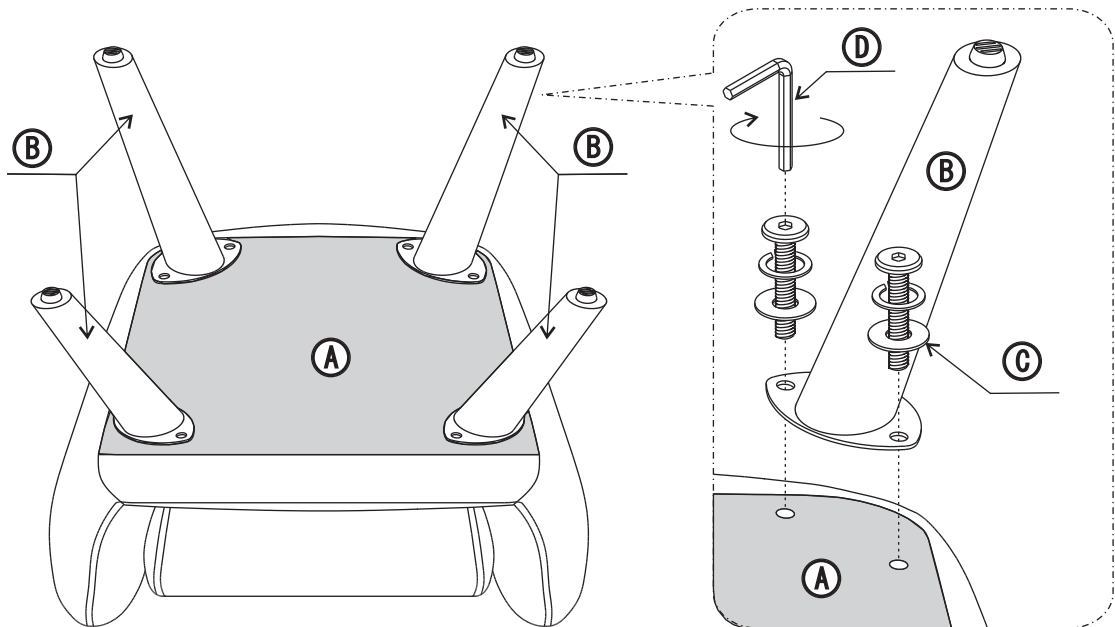

Item No. : 88838

KID CHAIR

ASSEMBLY INSTRUCTIONS

ASSEMBLY TIPS:

1. Please check to see that all hardware and parts are present prior to start of assembly.
2. Please follow attached instruction in the same sequence as numbered to assure fast & easy assembly.

| | | | |
|--|--|--|----|
|  <p style="text-align: right;">Seat</p> |  <p>(B)</p> | leg | x4 |
| |  <p>(C)</p> | bolt-spring-flat (bolt \varnothing 1/4"*25) | x8 |
| |  <p>(D)</p> | allen key | x1 |

STEP1: