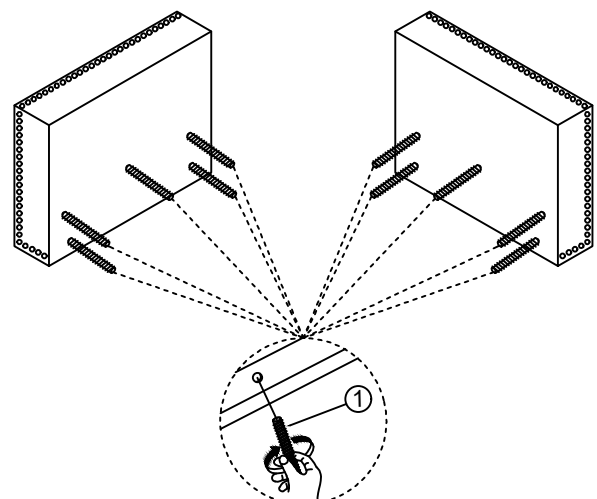

ASSEMBLY INSTRUCTIONS

ITEM NO: MESSI

PARTS LIST

NO	DESCRIPTION	DRAWING	QTY
(A1)	Backrest		1 Pc
(A2)	Frame		1 Pc
(A3)	Seat Cushion		2 Pcs
(A4)	Big Pillow		3 Pcs
(A5)	Small Pillow		2 Pc
(A6)	Armrest Left		1 Pc
(A7)	Armrest Right		1 Pc
(A8)	Frame		1 Pc
(A9)	Seat Cushion		1 Pc
(A10)	Leg		8 Pcs
(A11)	Adapter		1 Pcs

HARDWARE

NO	DESCRIPTION	SKETCH	SIZE	QTY
(1)	Thread Bolt		1/4 x 80 mm	13 Pcs
(2)	Flat Washer		1/4 x 2	13 Pcs
(3)	Hexnut		1/4 x 10 mm	13 Pcs
(4)	Wrench		10 x 90 mm	1 Pc

ASSEMBLY INSTRUCTIONS

STEP 1

STEP 2

STEP 3