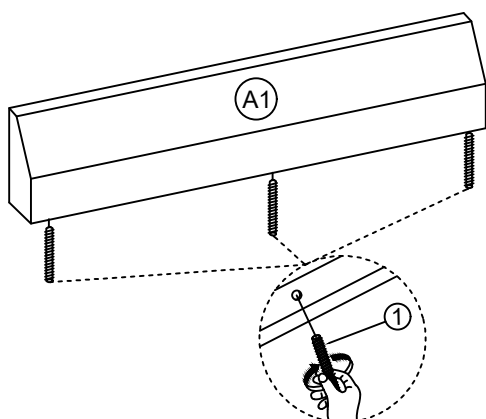

ASSEMBLY INSTRUCTIONS

ITEM NO: MESSI

PARTS LIST

NO	DESCRIPTION	DRAWING	QTY
(A1)	Backrest		1 Pc
(A2)	Frame		1 Pc
(A3)	Seat Cushion		2 Pcs
(A4)	Big Pillow		3 Pcs
(A5)	Small Pillow		2 Pc
(A6)	Armrest Left		1 Pc
(A7)	Armrest Right		1 Pc
(A8)	Frame		1 Pc
(A9)	Seat Cushion		1 Pc
(A10)	Leg		8 Pcs
(A11)	Adapter		1 Pcs

HARDWARE

NO	DESCRIPTION	SKETCH	SIZE	QTY
(1)	Thread Bolt		1/4 x 80 mm	13 Pcs
(2)	Flat Washer		1/4 x 2	13 Pcs
(3)	Hexnut		1/4 x 10 mm	13 Pcs
(4)	Wrench		10 x 90 mm	1 Pc

ASSEMBLY INSTRUCTIONS

STEP 1

STEP 2

STEP 3