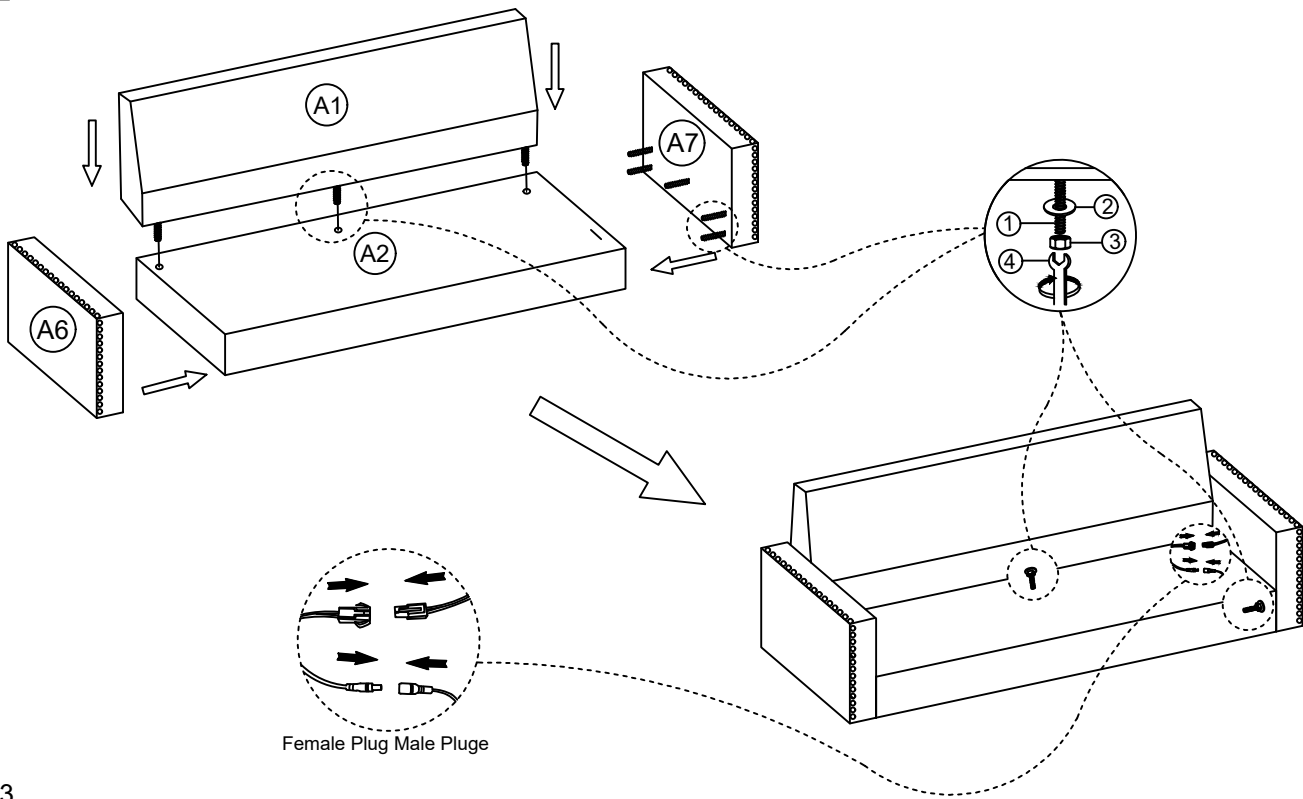

ASSEMBLY INSTRUCTIONS

ITEM NO: MESSI

PARTS LIST

NO	DESCRIPTION	DRAWING	QTY
(A1)	Backrest		1 Pc
(A2)	Frame		1 Pc
(A3)	Seat Cushion		2 Pcs
(A4)	Big Pillow		3 Pcs
(A5)	Small Pillow		2 Pc
(A6)	Armrest Left		1 Pc
(A7)	Armrest Right		1 Pc
(A8)	Frame		1 Pc
(A9)	Seat Cushion		1 Pc
(A10)	Leg		8 Pcs
(A11)	Adapter		1 Pcs

HARDWARE

NO	DESCRIPTION	SKETCH	SIZE	QTY
(1)	Thread Bolt		1/4 x 80 mm	13 Pcs
(2)	Flat Washer		1/4 x 2	13 Pcs
(3)	Hexnut		1/4 x 10 mm	13 Pcs
(4)	Wrench		10 x 90 mm	1 Pc

ASSEMBLY INSTRUCTIONS

STEP 1

STEP 2

STEP 3

STEP 4

COMPLETE