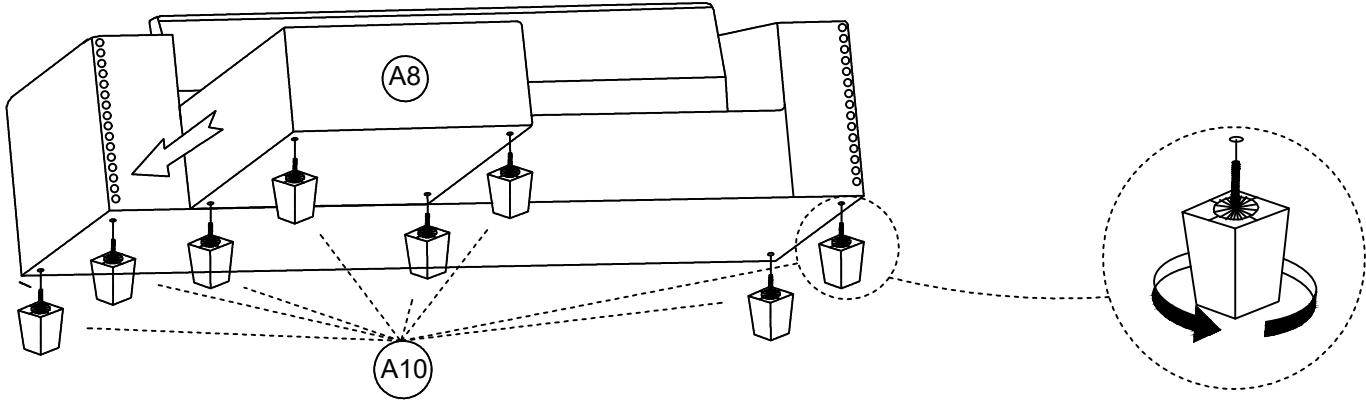

ASSEMBLY INSTRUCTIONS

ITEM NO: MESSI

PARTS LIST

NO	DESCRIPTION	DRAWING	QTY
(A1)	Backrest		1 Pc
(A2)	Frame		1 Pc
(A3)	Seat Cushion		2 Pcs
(A4)	Big Pillow		3 Pcs
(A5)	Small Pillow		2 Pc
(A6)	Armrest Left		1 Pc
(A7)	Armrest Right		1 Pc
(A8)	Frame		1 Pc
(A9)	Seat Cushion		1 Pc
(A10)	Leg		8 Pcs
(A11)	Adapter		1 Pcs

HARDWARE

NO	DESCRIPTION	SKETCH	SIZE	QTY
(1)	Thread Bolt		1/4 x 80 mm	13 Pcs
(2)	Flat Washer		1/4 x 2	13 Pcs
(3)	Hexnut		1/4 x 10 mm	13 Pcs
(4)	Wrench		10 x 90 mm	1 Pc

ASSEMBLY INSTRUCTIONS

STEP 1

STEP 2

STEP 3