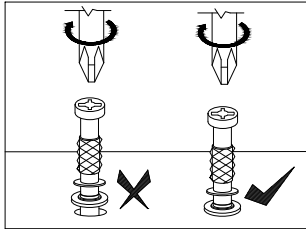

HARDWARE QUINCAILLERIE / HERRAJE

(1)	Wood Dowel $\phi 8 \times 30 \text{mm}$	(2)	Minifix Bolt	(3)	Minifix Cam
					
	26 pcs		34 pcs		34 pcs
(4)	Screw $\phi 6.3 \times 50 \text{mm}$	(5)	PVC Nail With Pin	(6)	Shelf Support $\phi 5 \times 16 \text{mm}$
					
	8 pcs		8 pcs		12 pcs
(7)	Allen Key M4	(8)	Nail		
					
	1 pc		28 pcs		

TOOLS NOT INCLUDED OUTILS PAS INCLUS / HERRAMIENTAS NO INCLUIDAS

STEP 1

2  4 pcs

STEP 2

1  3 pcs

STEP 3

3  4 pcs

Minifix Setup :