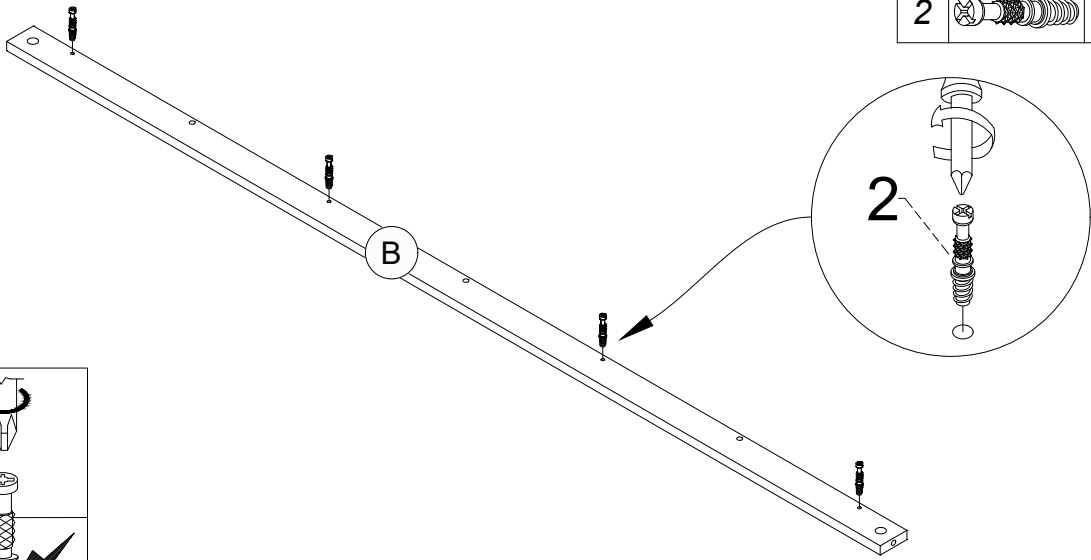

STEP 1

2 4 pcs