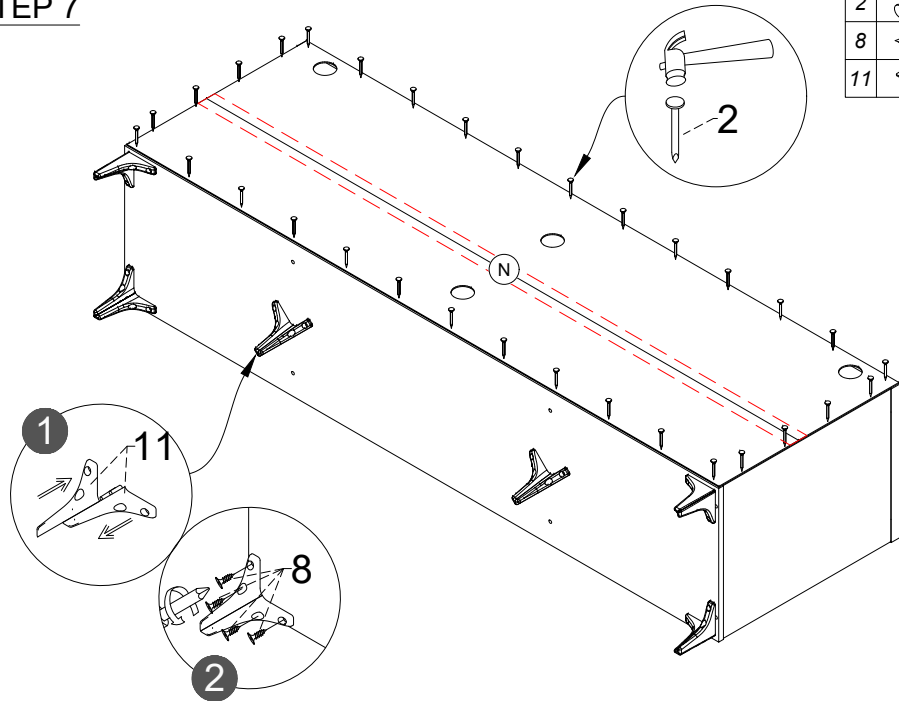

Minifix Setup :

Diagram showing the Minifix Setup process. It includes a legend for the Minifix Bolt (a cross symbol) and three steps: STEP 1 UNLOCK (a cross with a plus sign), STEP 2 (a cross with a diagonal line), and STEP 3 LOCK (a cross with a diagonal line and a dot).

STEP 1

1		6 pcs
3		8 pcs

STEP 2

1		15 pcs
3		18 pcs
9		4 pcs

STEP 3

4		12 pcs
---	--	--------

STEP 4

7		8 pcs
14		1 pc

STEP 5

4  4 pcs

STEP 6

4  10 pcs

STEP 7

2		32 pcs
8		24 pcs
11		6 sets

STEP 8

5		24 pcs
6		8 pcs
10		4 pcs
12		8 pcs
13		4 pcs

ANTI-TIPPING STEP

AA		2 pcs
BB		2 pcs
CC		2 pcs
DD		2 pcs