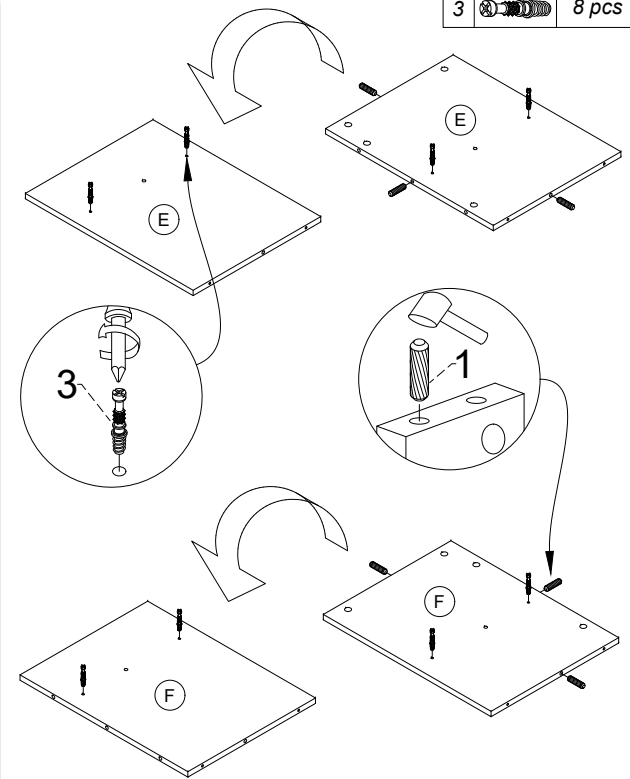

PART LIST

CODE	QTY	CODE	QTY
A	1	G	1
B	1	H	1
C	1	I	2
D	1	J	1
E	1	K	1
F	1	L	2
		M	2
		N	1

ASSEMBLY INSTRUCTIONS

DO NOT FULLY TIGHTEN ANY BOLTS BEFORE ALL PARTS ARE LOOSELY ASSEMBLED. THE PRODUCT/FITTINGS MAY BE DAMAGED IF OVERTIGHTENED. BEWARE OF CROSS THREADING SCREWS AND BOLTS DURINGS ASSEMBLY. SMALL COMPONENT PARTS COULD CHOKE A CHILD IF SWALLOWED. WE STRONGLY RECOMMEND THAT YOU KEEP CHILDREN AWAY FROM THE WORK AREA.

97033

4 DOOR TV CABINET

HARDWARE LIST

1		Wood Dowel $\phi 8 \times 30 \text{mm}$	21 pcs
2		Nail	32 pcs
3		Minifix Bolt	26 pcs
4		Minifix Cam	26 pcs
5		Screw $\phi 3.5 \times 14 \text{mm}$	24 pcs
6		Screw $\phi 4 \times 28 \text{mm}$	8 pcs
7		Unitar Screw $\phi 6.3 \times 40 \text{mm}$	8 pcs
8		Tapping Screw #10 x 16	24 pcs
9		Magnet	4 pcs
10		Magnet Plate	4 pcs
11		PP Corner Leg	6 sets
12		MT Door Stopper	8 pcs
13		Handle - 128mm	4 pcs
14		Allen Key M4	1 pc
AA		1.2 x 15 x 32 x 75mm Mounting L Bracket	2 pcs
BB		Flat Washer $\phi 6$	2 pcs
CC		Tapping Screw #10 x 16	2 pcs
DD		Screw $\phi 4 \times 38 \text{mm}$	2 pcs

Minifix Setup :

Diagram showing the Minifix Setup process. It includes a legend for the Minifix Bolt (a cross symbol) and three steps: STEP 1 UNLOCK (a cross with a plus sign), STEP 2 (a cross with a diagonal line), and STEP 3 LOCK (a cross with a diagonal line and a dot).

STEP 1

1		6 pcs
3		8 pcs

STEP 2

1		15 pcs
3		18 pcs
9		4 pcs

STEP 3

4		12 pcs
---	--	--------

STEP 4

7		8 pcs
14		1 pc