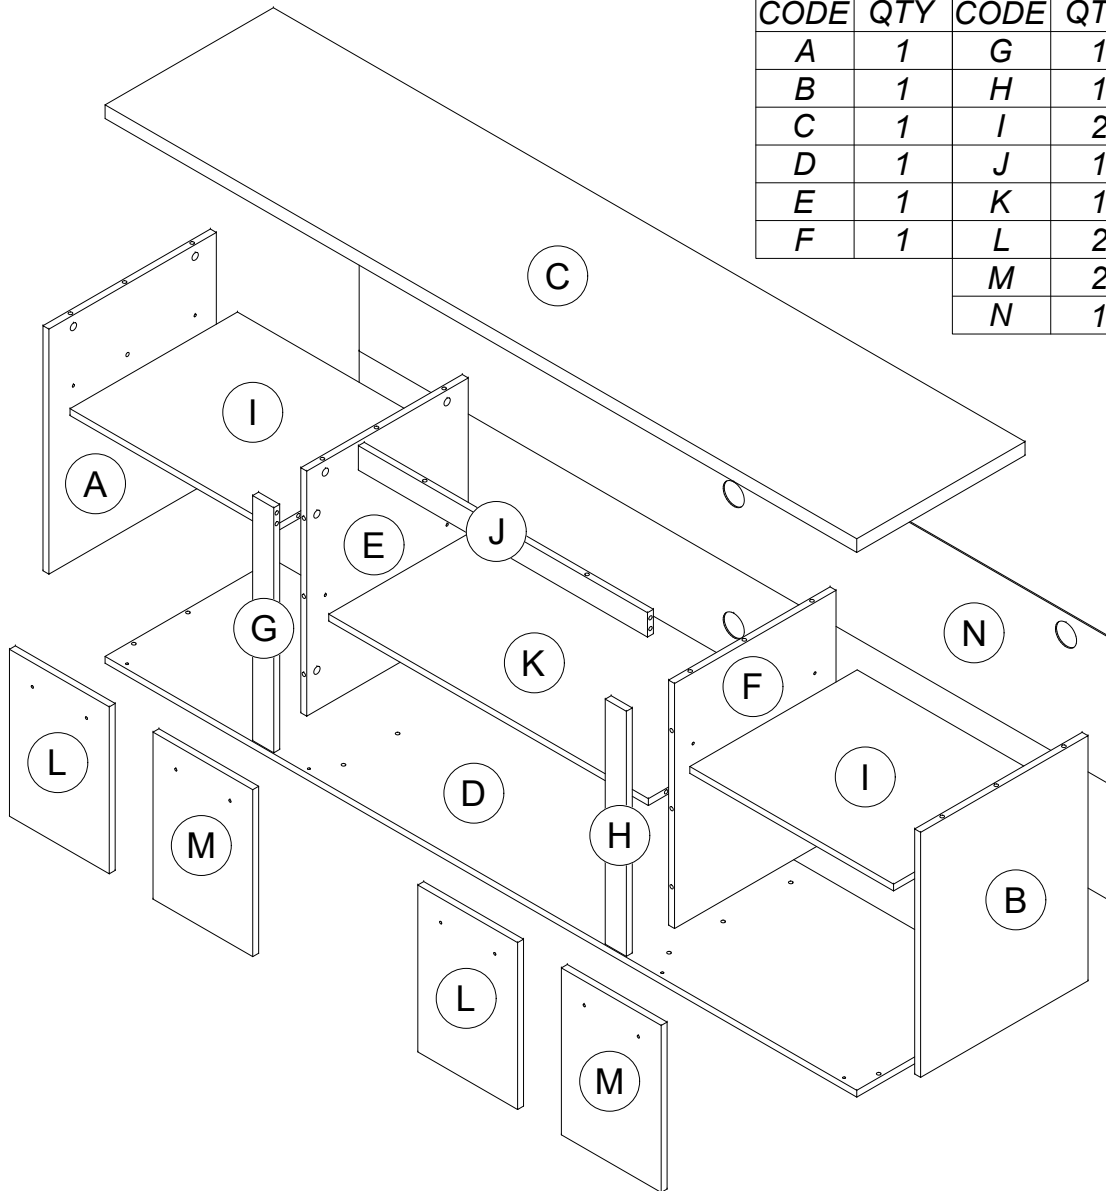

PART LIST

CODE	QTY	CODE	QTY
A	1	G	1
B	1	H	1
C	1	I	2
D	1	J	1
E	1	K	1
F	1	L	2
		M	2
		N	1

ASSEMBLY INSTRUCTIONS

DO NOT FULLY TIGHTEN ANY BOLTS BEFORE ALL PARTS ARE LOOSELY ASSEMBLED. THE PRODUCT/FITTINGS MAY BE DAMAGED IF OVERTIGHTENED. BEWARE OF CROSS THREADING SCREWS AND BOLTS DURINGS ASSEMBLY. SMALL COMPONENT PARTS COULD CHOKE A CHILD IF SWALLOWED. WE STRONGLY RECOMMEND THAT YOU KEEP CHILDREN AWAY FROM THE WORK AREA.

97033

4 DOOR TV CABINET

HARDWARE LIST

1		Wood Dowel $\phi 8 \times 30 \text{mm}$	21 pcs
2		Nail	32 pcs
3		Minifix Bolt	26 pcs
4		Minifix Cam	26 pcs
5		Screw $\phi 3.5 \times 14 \text{mm}$	24 pcs
6		Screw $\phi 4 \times 28 \text{mm}$	8 pcs
7		Unitar Screw $\phi 6.3 \times 40 \text{mm}$	8 pcs
8		Tapping Screw #10 x 16	24 pcs
9		Magnet	4 pcs
10		Magnet Plate	4 pcs
11		PP Corner Leg	6 sets
12		MT Door Stopper	8 pcs
13		Handle - 128mm	4 pcs
14		Allen Key M4	1 pc
AA		1.2 x 15 x 32 x 75mm Mounting L Bracket	2 pcs
BB		Flat Washer $\phi 6$	2 pcs
CC		Tapping Screw #10 x 16	2 pcs
DD		Screw $\phi 4 \times 38 \text{mm}$	2 pcs

Minifix Setup :

Diagram showing the Minifix Setup process. It includes a legend for the Minifix Bolt (a cross symbol) and three steps: STEP 1 UNLOCK (a cross with a plus sign), STEP 2 (a cross with a diagonal line), and STEP 3 LOCK (a cross with a diagonal line and a dot).

ANTI-TIPPING STEP

AA		2 pcs
BB		2 pcs
CC		2 pcs
DD		2 pcs