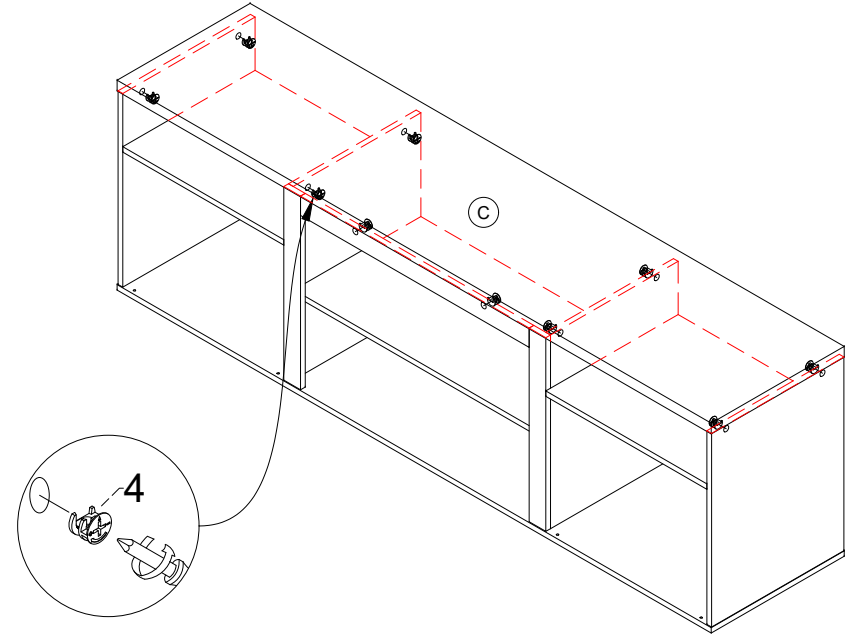

Minifix Setup :

Diagram showing the Minifix Setup process. It includes a legend for the Minifix Bolt (a cross symbol) and three steps: STEP 1 UNLOCK (a cross with a plus sign), STEP 2 (a cross with a diagonal line), and STEP 3 LOCK (a cross with a diagonal line and a dot).

STEP 1

1		6 pcs
3		8 pcs

STEP 2

1		15 pcs
3		18 pcs
9		4 pcs

STEP 3

4		12 pcs
---	--	--------

STEP 4

7		8 pcs
14		1 pc

STEP 5

4  4 pcs

STEP 6

4  10 pcs

STEP 7

2		32 pcs
8		24 pcs
11		6 sets

STEP 8

5		24 pcs
6		8 pcs
10		4 pcs
12		8 pcs
13		4 pcs