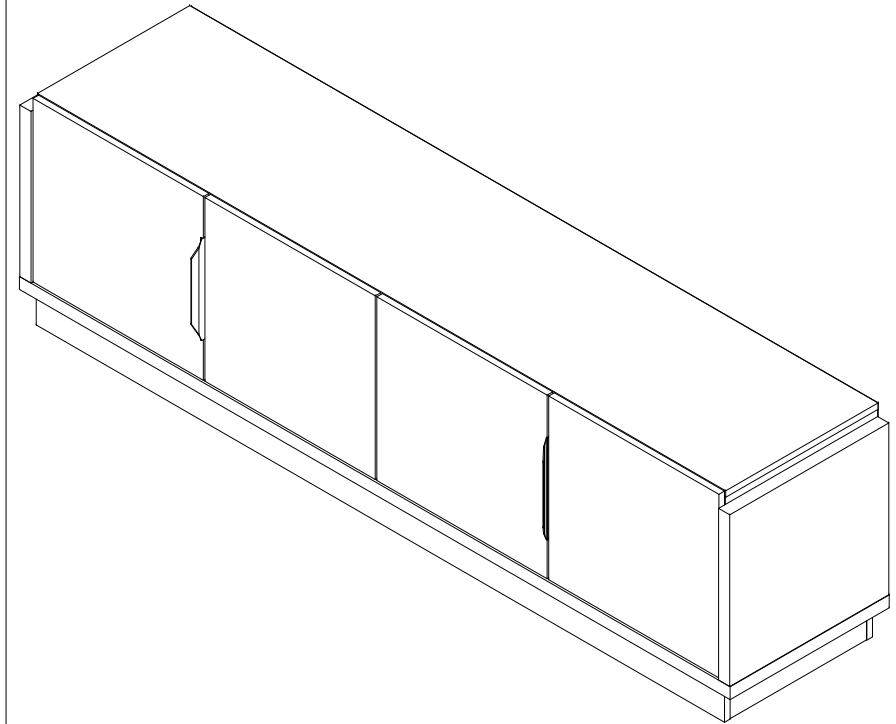

PART LIST

CODE	QTY
A	1
B	1
C	1
D	1
E	2
F	3
G	1
H	2
I	1
J	1
K	1
L	2
M	1
N	1

ASSEMBLY INSTRUCTIONS

DO NOT FULLY TIGHTEN ANY BOLTS BEFORE ALL PARTS ARE LOOSELY ASSEMBLED. THE PRODUCT/FITTINGS MAY BE DAMAGED IF OVERTIGHTENED. BEWARE OF CROSS THREADING SCREWS AND BOLTS DURINGS ASSEMBLY. SMALL COMPONENT PARTS COULD CHOKE A CHILD IF SWALLOWED. WE STRONGLY RECOMMEND THAT YOU KEEP CHILDREN AWAY FROM THE WORK AREA.

97034

4 DOOR TV CABINET

HARDWARE LIST

1		Handle - 160mm	2 pcs
2		Wood Dowel φ8x30mm	18 pcs
3		Minifix Bolt	33 pcs
4		Minifix Cam	33 pcs
5		Hinges 5/8"	4 pcs
6		Hinges 2/8"	4 pcs
7		Shelf Support φ5x16mm	8 pcs
8		Tapping Screw #10 x 1/2	32 pcs
9		Screw φ5x35mm	4 pcs
10		PVC Stopper	2 pcs
11		Nail	26 pcs
12		Screw φ3.5x14mm	4 pcs
AA		1.2 x 15 x 32 x 75mm Mounting L Bracket	2 pcs
BB		Flat Washer φ6	2 pcs
CC		Tapping Screw #10 x 1/2	2 pcs
DD		Screw φ4x38mm	2 pcs