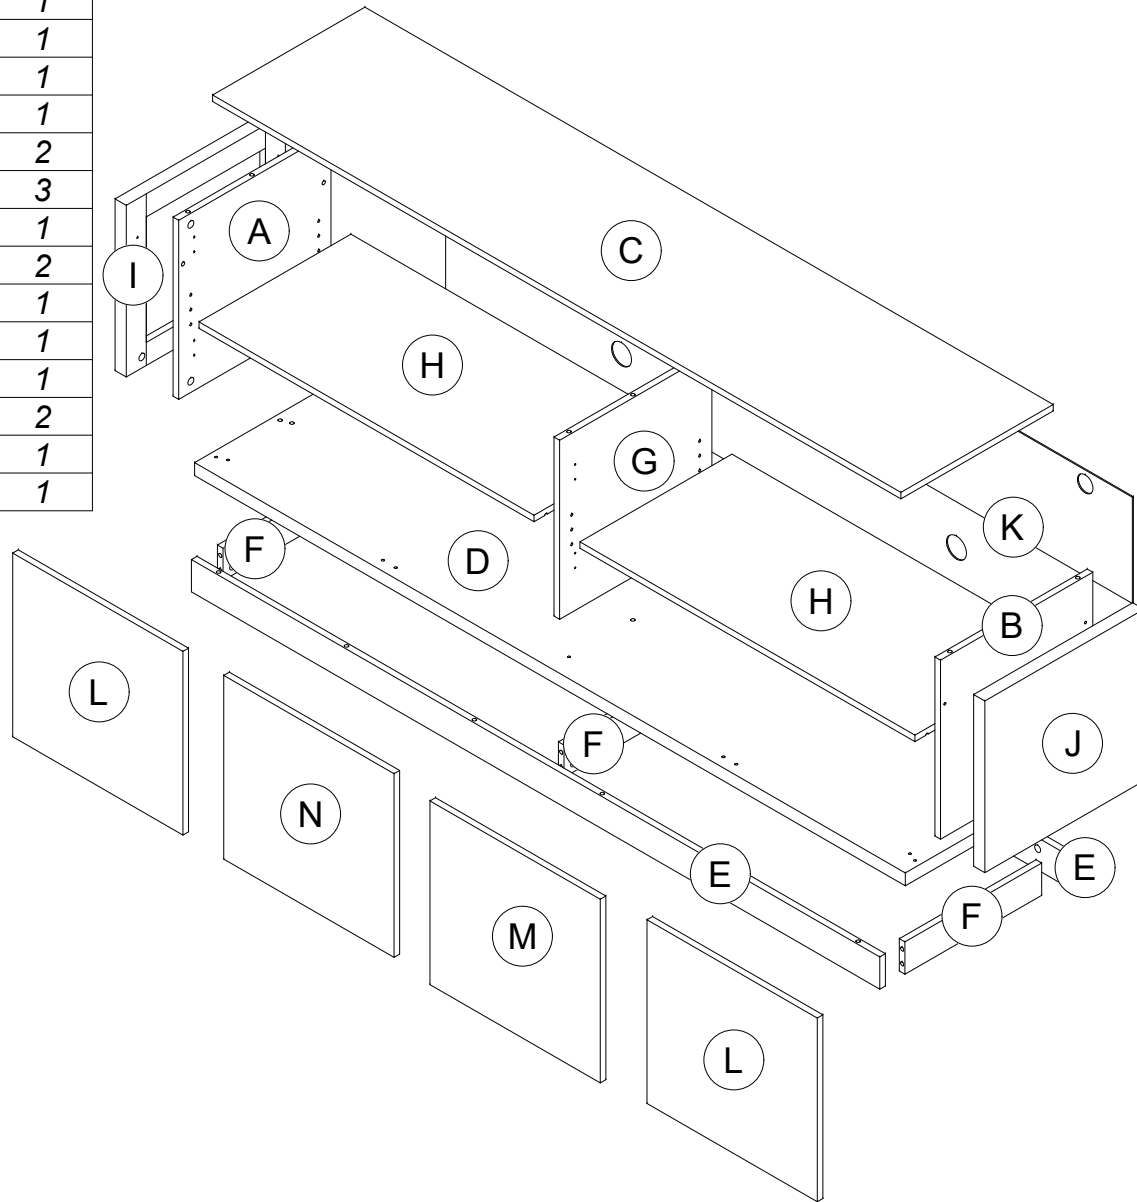

PART LIST

CODE	QTY
A	1
B	1
C	1
D	1
E	2
F	3
G	1
H	2
I	1
J	1
K	1
L	2
M	1
N	1

ASSEMBLY INSTRUCTIONS

DO NOT FULLY TIGHTEN ANY BOLTS BEFORE ALL PARTS ARE LOOSELY ASSEMBLED. THE PRODUCT/FITTINGS MAY BE DAMAGED IF OVERTIGHTENED. BEWARE OF CROSS THREADING SCREWS AND BOLTS DURINGS ASSEMBLY. SMALL COMPONENT PARTS COULD CHOKE A CHILD IF SWALLOWED. WE STRONGLY RECOMMEND THAT YOU KEEP CHILDREN AWAY FROM THE WORK AREA.

97034

4 DOOR TV CABINET

HARDWARE LIST

1		Handle - 160mm	2 pcs
2		Wood Dowel φ8x30mm	18 pcs
3		Minifix Bolt	33 pcs
4		Minifix Cam	33 pcs
5		Hinges 5/8"	4 pcs
6		Hinges 2/8"	4 pcs
7		Shelf Support φ5x16mm	8 pcs
8		Tapping Screw #10 x 1/2	32 pcs
9		Screw φ5x35mm	4 pcs
10		PVC Stopper	2 pcs
11		Nail	26 pcs
12		Screw φ3.5x14mm	4 pcs
AA		1.2 x 15 x 32 x 75mm Mounting L Bracket	2 pcs
BB		Flat Washer φ6	2 pcs
CC		Tapping Screw #10 x 1/2	2 pcs
DD		Screw φ4x38mm	2 pcs

4  17 pcs

STEP 6

11  26 pcs

STEP 7

7  8 pcs

STEP 8

Panel L = Hinges 5/8"
 Panel M & N = Hinges 2/8"

5  4 pcs
 6  4 pcs
 8  16 pcs

Panel L = Hinges 5/8"