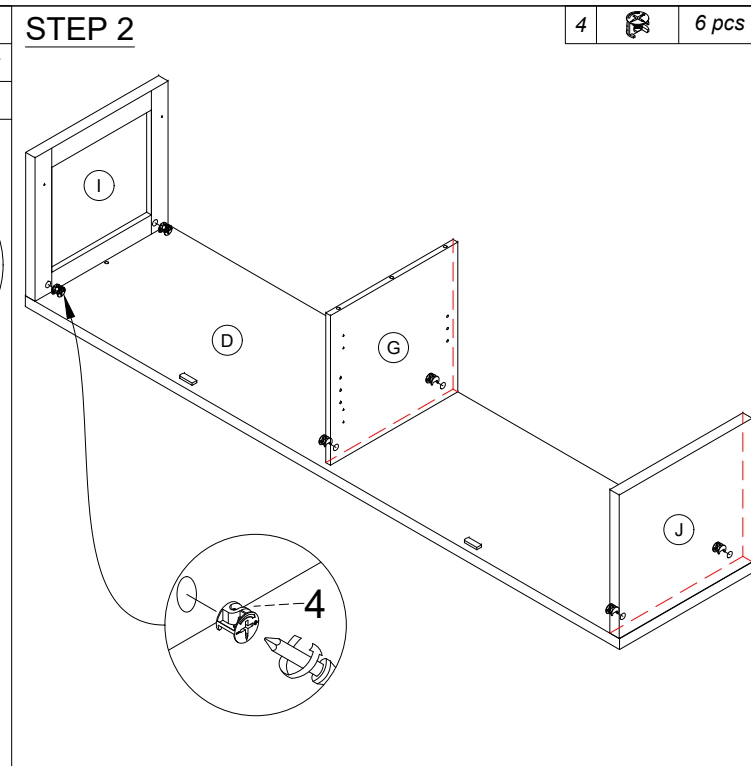

PART LIST

CODE	QTY
A	1
B	1
C	1
D	1
E	2
F	3
G	1
H	2
I	1
J	1
K	1
L	2
M	1
N	1

ASSEMBLY INSTRUCTIONS

DO NOT FULLY TIGHTEN ANY BOLTS BEFORE ALL PARTS ARE LOOSELY ASSEMBLED. THE PRODUCT/FITTINGS MAY BE DAMAGED IF OVERTIGHTENED. BEWARE OF CROSS THREADING SCREWS AND BOLTS DURINGS ASSEMBLY. SMALL COMPONENT PARTS COULD CHOKE A CHILD IF SWALLOWED. WE STRONGLY RECOMMEND THAT YOU KEEP CHILDREN AWAY FROM THE WORK AREA.

97034

4 DOOR TV CABINET

HARDWARE LIST

1		Handle - 160mm	2 pcs
2		Wood Dowel φ8x30mm	18 pcs
3		Minifix Bolt	33 pcs
4		Minifix Cam	33 pcs
5		Hinges 5/8"	4 pcs
6		Hinges 2/8"	4 pcs
7		Shelf Support φ5x16mm	8 pcs
8		Tapping Screw #10 x 1/2	32 pcs
9		Screw φ5x35mm	4 pcs
10		PVC Stopper	2 pcs
11		Nail	26 pcs
12		Screw φ3.5x14mm	4 pcs
AA		1.2 x 15 x 32 x 75mm Mounting L Bracket	2 pcs
BB		Flat Washer φ6	2 pcs
CC		Tapping Screw #10 x 1/2	2 pcs
DD		Screw φ4x38mm	2 pcs

Minifix Setup :

STEP 1

STEP 2

STEP 3

STEP 4

4		10 pcs
9		4 pcs

3		11 pcs
---	--	--------

STEP 5