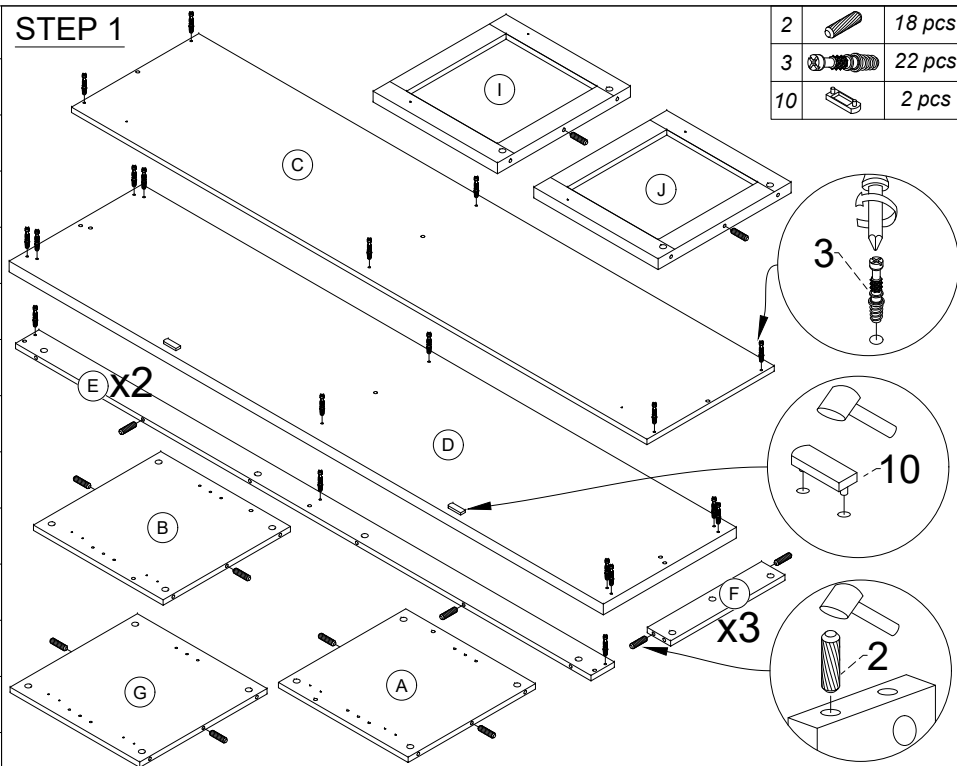

PART LIST

CODE	QTY
A	1
B	1
C	1
D	1
E	2
F	3
G	1
H	2
I	1
J	1
K	1
L	2
M	1
N	1

ASSEMBLY INSTRUCTIONS

DO NOT FULLY TIGHTEN ANY BOLTS BEFORE ALL PARTS ARE LOOSELY ASSEMBLED. THE PRODUCT/FITTINGS MAY BE DAMAGED IF OVERTIGHTENED. BEWARE OF CROSS THREADING SCREWS AND BOLTS DURINGS ASSEMBLY. SMALL COMPONENT PARTS COULD CHOKE A CHILD IF SWALLOWED. WE STRONGLY RECOMMEND THAT YOU KEEP CHILDREN AWAY FROM THE WORK AREA.

97034

4 DOOR TV CABINET

HARDWARE LIST

1		Handle - 160mm	2 pcs
2		Wood Dowel φ8x30mm	18 pcs
3		Minifix Bolt	33 pcs
4		Minifix Cam	33 pcs
5		Hinges 5/8"	4 pcs
6		Hinges 2/8"	4 pcs
7		Shelf Support φ5x16mm	8 pcs
8		Tapping Screw #10 x 1/2	32 pcs
9		Screw φ5x35mm	4 pcs
10		PVC Stopper	2 pcs
11		Nail	26 pcs
12		Screw φ3.5x14mm	4 pcs
AA		1.2 x 15 x 32 x 75mm Mounting L Bracket	2 pcs
BB		Flat Washer φ6	2 pcs
CC		Tapping Screw #10 x 1/2	2 pcs
DD		Screw φ4x38mm	2 pcs

Minifix Setup :

STEP 1

STEP 2

STEP 3

STEP 4

4		10 pcs
9		4 pcs

3		11 pcs
---	--	--------

STEP 5

Panel L = Hinges 5/8"